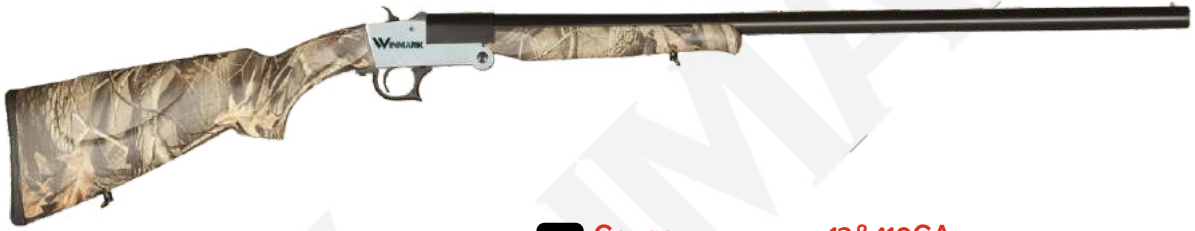

K 11

Gauge : 12&410GA
Chamber : 76 mm
Barrel lenght : 51-56-61-66-71 cm
Stock : Synthetic Stock
Accessories : Air Cooling Upper Rib